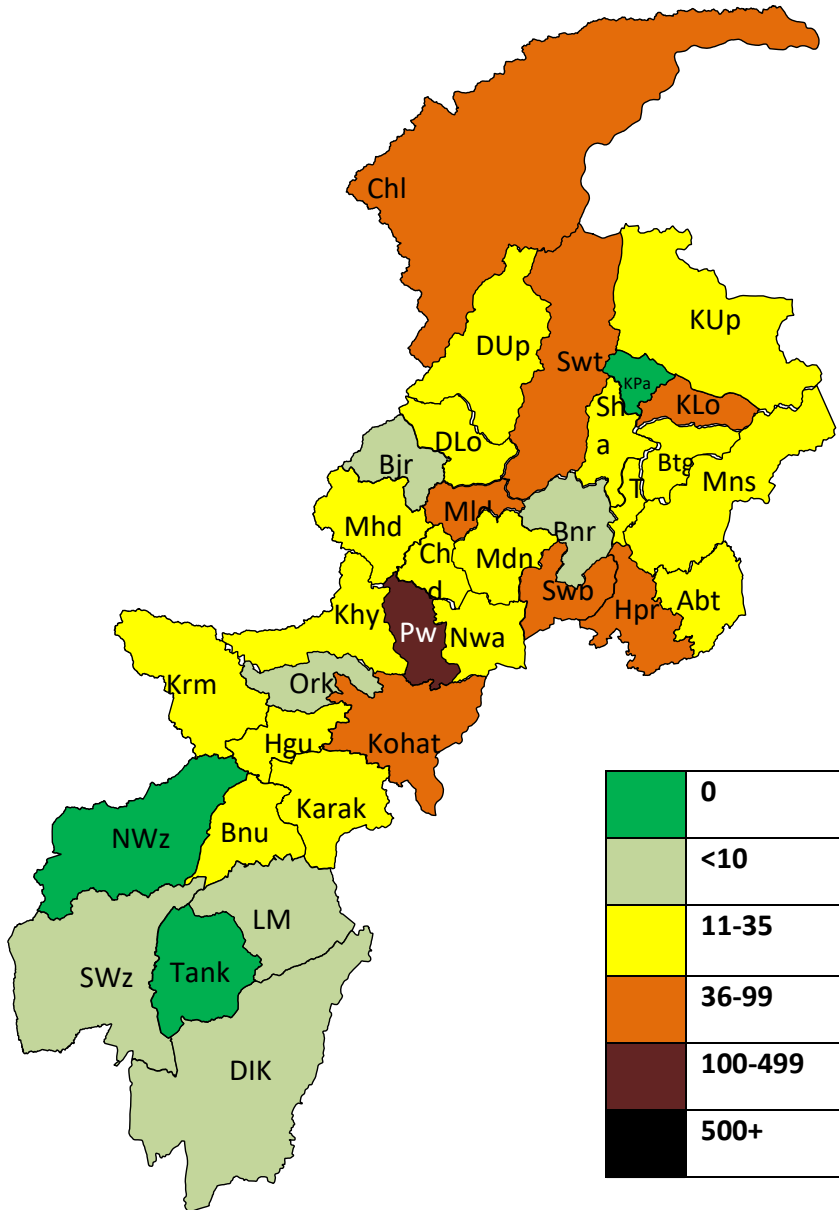

Khyber Pakhtunkhwa Corona Virus COVID19 Daily Update 7 September 2020

1. Snapshot figures for the day¹

979

Total Active Cases²

36663

Total Cases

1256

Total Deaths

34428

Total Recovered

38

New Cases
Today

01

New Deaths
Today

26

New Recoveries
Today

1. Figures up to 12 Midnight on the 6th of September
2. Active cases = total cases till now – deaths – recoveries

Khyber Pakhtunkhwa Corona Virus COVID19 Daily Update 7 September 2020

2. Provincial Heatmap

Map colored by active cases

**Khyber
Pakhtunkhwa
Corona Virus
COVID19
Daily Update
7 September 2020**

3. District data

District	Cases		Deaths		Recoveries	Active Cases
	Total	24 hrs	Total	24 hrs		
Total	36663	38	1256	1	34428	979